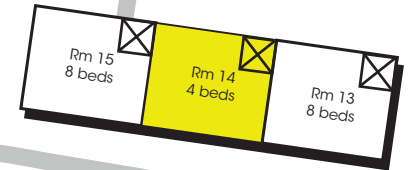

**Whole Site
Total - 184 beds**

KEY

- DELUXE ROOMS
- ENSUITE

STAFF RESIDENCE

**NAAMAROO
COTTAGE**
6 BEDS

C - CABINS
80 BEDS

B - CABINS
40 BEDS

A - CABINS
58 BEDS

4 X Demountable
Classrooms

EMERGENCY
ASSEMBLY AREA

Basketball
Court

CARPARK

MAIN
HALL

ROSEVILLE

OFFICE

LINDFIELD
NIGHT
SUPERVISOR