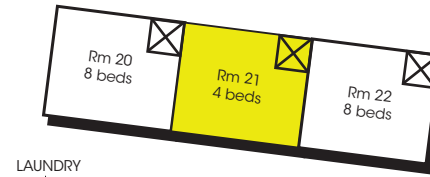

**Whole Site
Total - 184 beds**

KEY

- DELUXE ROOMS
- ENSUITE

STAFF RESIDENCE

**NAAMAROO
COTTAGE**
6 BEDS

C - CABINS
80 BEDS

B - CABINS
40 BEDS

A - CABINS
58 BEDS

4 X Demountable
Classrooms

EMERGENCY
ASSEMBLY AREA

Basketball
Court

CARPARK

MAIN
HALL

ROSEVILLE

OFFICE

LINDFIELD
NIGHT
SUPERVISOR