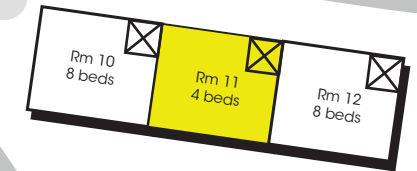

**Whole Site
Total - 184 beds**

KEY

- DELUXE ROOMS
- ENSUITE

STAFF RESIDENCE

**NAAMAROO
COTTAGE**
6 BEDS

C - CABINS
80 BEDS

B - CABINS
40 BEDS

A - CABINS
58 BEDS

4 X Demountable
Classrooms

EMERGENCY
ASSEMBLY AREA

Basketball
Court

CARPARK

MAIN
HALL

ROSEVILLE

OFFICE

LINDFIELD
NIGHT
SUPERVISOR